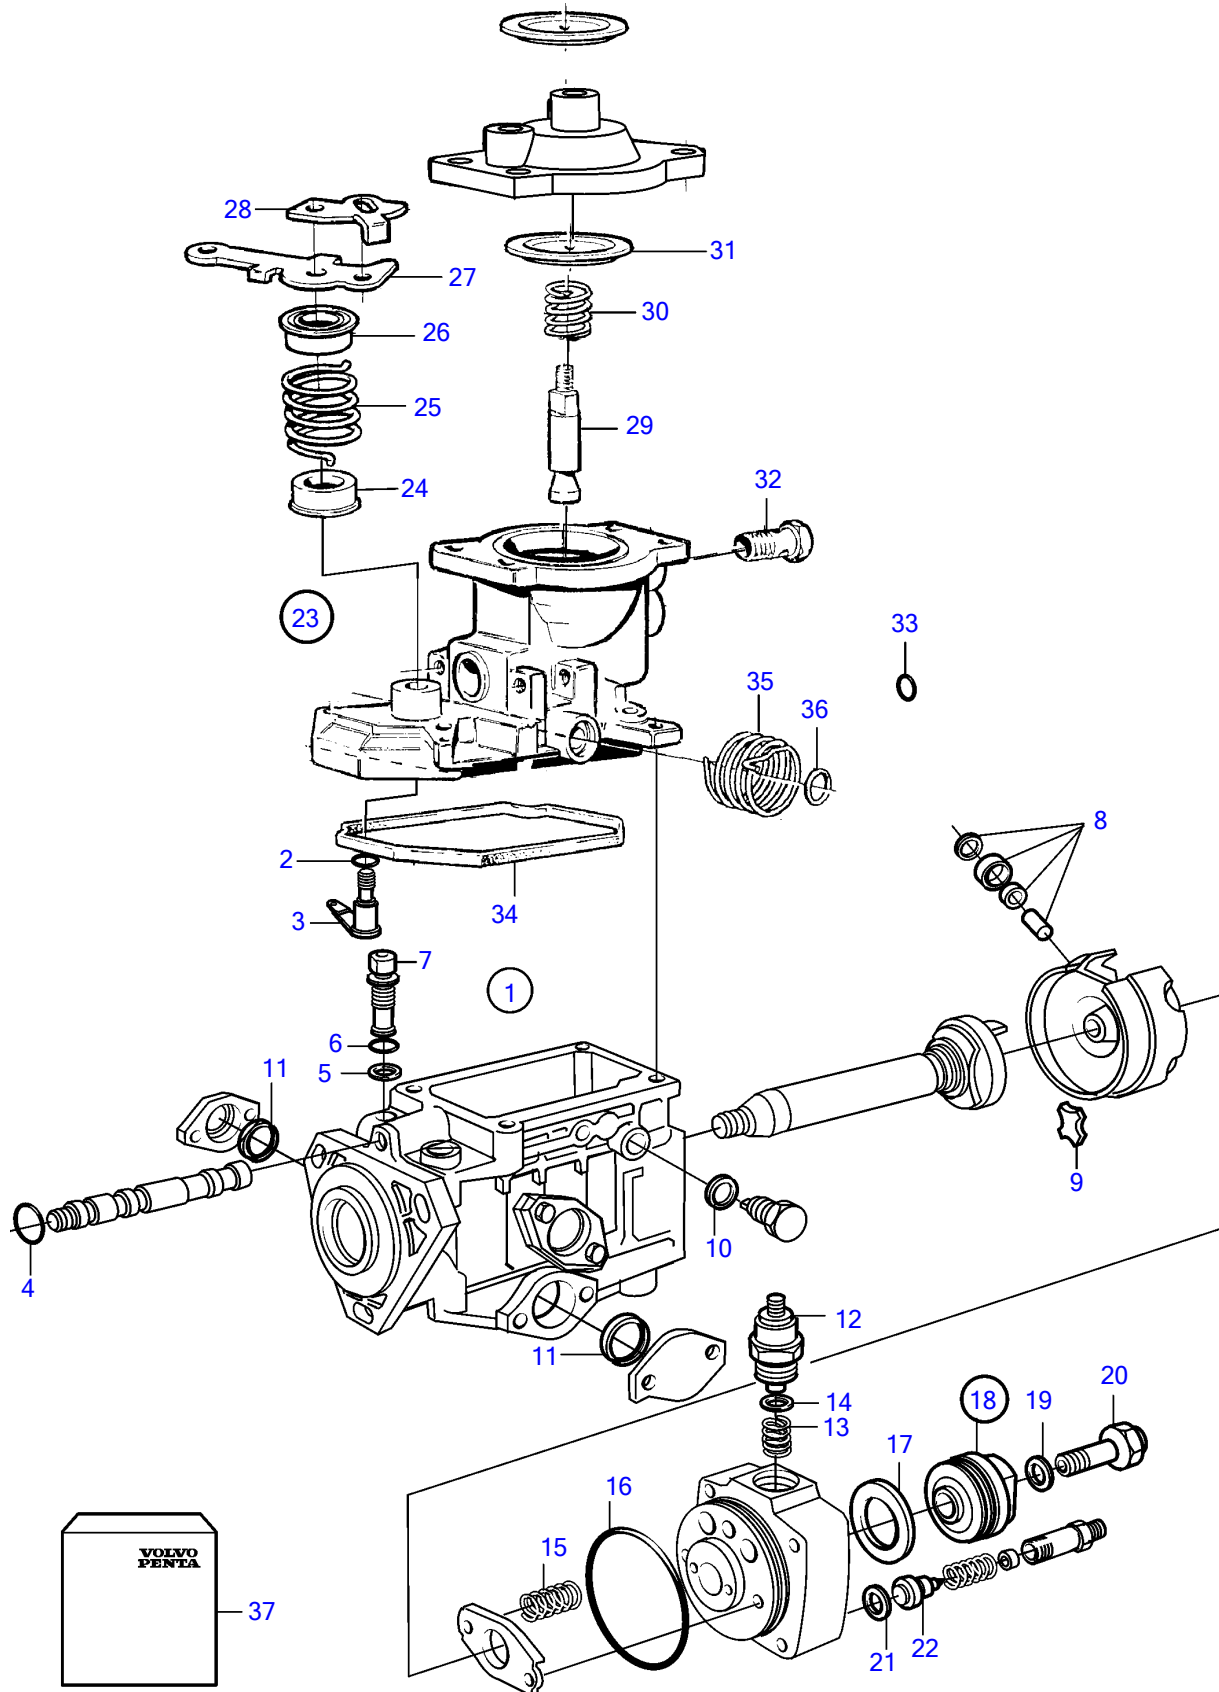

TAMD41P-A

TAMD41P-A

| REF | PART NO. | QTY | DESCRIPTION          | NOTES                                  |
|-----|----------|-----|----------------------|--|
| 1   | 861102   | 1   | Injection pump       |  |
| 2   | 243567   | 1   | • Sealing ring       | Included in gasket kit.                |
| 3   | (244959) | 1   | • Shaft              | Obsolete part                          |
| 4   | 243786   | 1   | • O-ring             | Included in gasket kit.                |
| 5   | 861520   | 1   | • O-ring             | Included in gasket kit.                |
| 6   | 243520   | 1   | • Sealing ring       | Included in gasket kit.                |
| 7   | 844179   | 1   | • Valve              |  |
| 8   |          | 1   | • Bearing            |  |
| 9   | 844150   | 2   | • Absorber           | Included in gasket kit.                |
| 10  |          | 2   | • Washer             | Included in gasket kit.                |
| 11  | 838445   | 1   | • O-ring             | Included in gasket kit.                |
| 12  | 876614   | 1   | • Stop solenoid      | 12V                                    |
| 13  | 861208   | 1   | • • Spring           |  |
| 14  |          | 1   | • O-ring             | Included in gasket kit.                |
| 15  | (859482) | 1   | • Compression spring | Obsolete part                          |
| 16  | (243555) | 1   | • Sealing ring       | Included in gasket kit., Obsolete part |
| 17  | (838402) | 1   | • O-ring             | Obsolete part                          |
| 18  |          | 1   | • Plug               |  |
| 19  |          | 1   | • O-ring             |  |
| 20  |          | 1   | • Screw              |  |
| 21  | 845738   | 6   | • Washer             |  |
| 22  |          | 6   | • Delivery valve     |  |
| 23  |          | 1   | • Governor           |  |
| 24  |          | 1   | • Spring disc        |  |
| 25  | 244967   | 1   | • Spring             |  |
| 26  | 244972   | 1   | • Spring disc        |  |
| 27  | 244961   | 1   | • Lever              | TH=1,80mm                              |
| 28  | 244969   | 1   | • Lever              | TH=1,95mm                              |
| 29  |          | 1   | • Screw              | TH=2.00mm                              |
| 30  |          | 1   | • Spring             | TH=2,12mm                              |
| 31  | 244944   | 1   | • Diaphragm          | TH=2.20mm                              |
| 32  | 861514   | 1   | • Hollow screw       | TH=2,32mm                              |
| 33  | 244963   | 1   | • Shim               | Included in gasket kit., TH=2.40mm     |
| 34  |          | 1   | • Gasket             | TH=2.50mm                              |
| 35  | (859463) | 1   | • Spring             | TH=2,52mm, Obsolete part               |
| 36  | 844224   | 1   | • O-ring             | Included in gasket kit., TH=2.80mm     |
| 37  | 844240   | 1   | Gasket kit           |  |